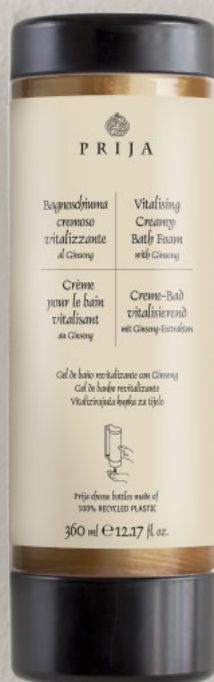

GENEVA GREEN
serene to you

BODY WASH

GEL DOCCIA
GEL DOUCE
BADE- / DUSCHE
GEL DE DUCH

CAP MADE OF
BOTTLE MADE OF
100% RECYCLED
PLASTIC

PLEASE
RECYCLE

Dermatologically tested

360 ml e 12.17

PRIJA

Cartridge / bracket system

SQUEEZABLE

PDSR330

330 ml e 11,15 us fl.oz.

Friendly but delicate, through in-depth ergonomic studies, this product has been designed to best meet the demand of convenience and has made it particularly pleasant to the eye and touch.